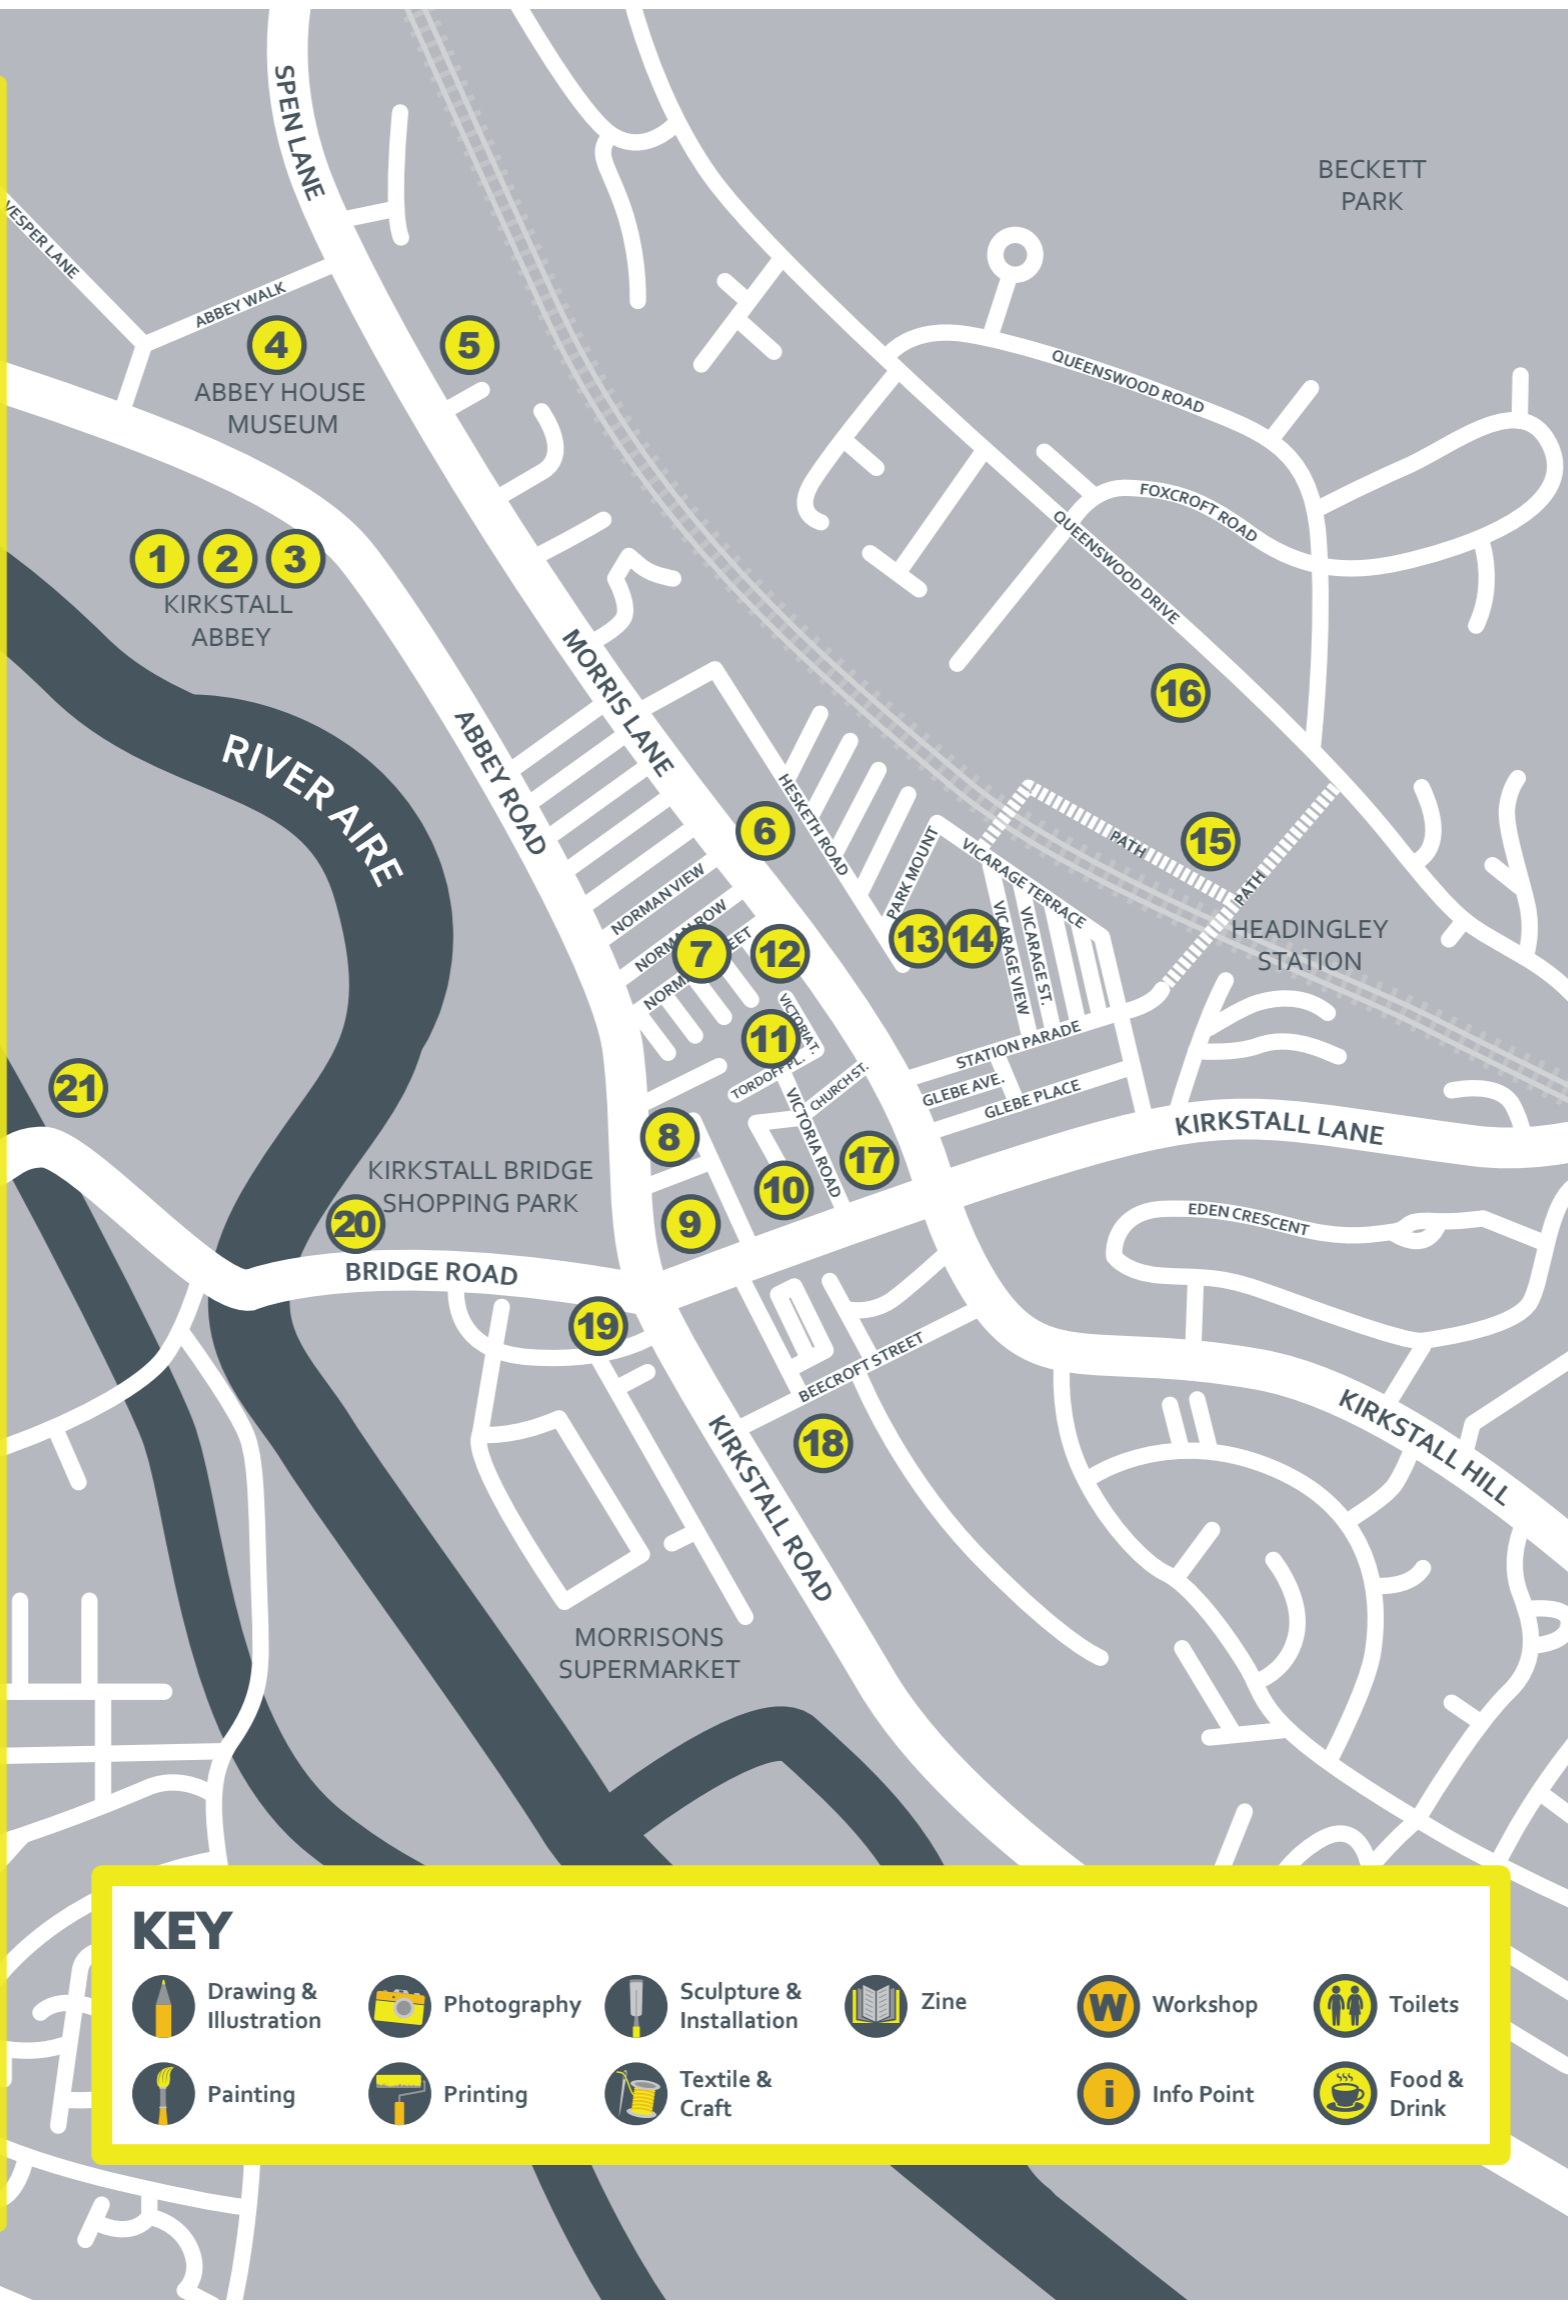

As a visitor you can use this map of locations and artists to explore, at the different sites as you choose, at your own pace.

Each site will be clearly marked with signage and other decorations.

What is the Art Trail?

Kirkstall Art Trail cannot accept liability for loss, damage or injury sustained by any member of the public visiting any of the venues.

All information on this map was accurate at time of going to press.

- 1 Kirkstall Abbey Visitor Centre** LS5 3EH
ACTIVITY - Tote Bag Colouring
KAT 2018 Information - Team Hub
  
- 2 Kirkstall Abbey Cloister** LS5 3EH
Lawrence Malu - [youtube.com/larry](https://www.youtube.com/larry)
ACTIVITY NCS - Scavenger hunt - www.ncsytes.co.uk
WORKSHOP - Community Mural, Modes of Expression - www.modesofexpression.co.uk
 
- 3 Kirkstall Abbey Chapter House** LS5 3EH
Amy Balderston - www.etsy.com/uk/shop/ItsBalderston
Emma Saynor - www.emmasaynor.co.uk
June Parsons - www.curatorspace.com/artists/juneparsons
  
- 4 Kirkstall Abbey House & Garden** LS5 3EH
Mindy Goose - www.mindygoose.co.uk
ACTIVITY Mindy Goose/Charys Ellmer - Walk and Create
(Activity starts at 11am at the Gatehouse Cafe, with work on show Sunday)
 
- 5 80 Morris Lane** LS5 3EN
Angela Goodwin - www.bellisful.com

KEY

 Drawing & Illustration	 Photography	 Sculpture & Installation	 Zine	 Workshop	 Toilets
 Painting	 Printing	 Textile & Craft	 Info Point	 Food & Drink	

- 11 6 Victoria Terrace** LS5 3HX
Mary Warden - Saturday Only