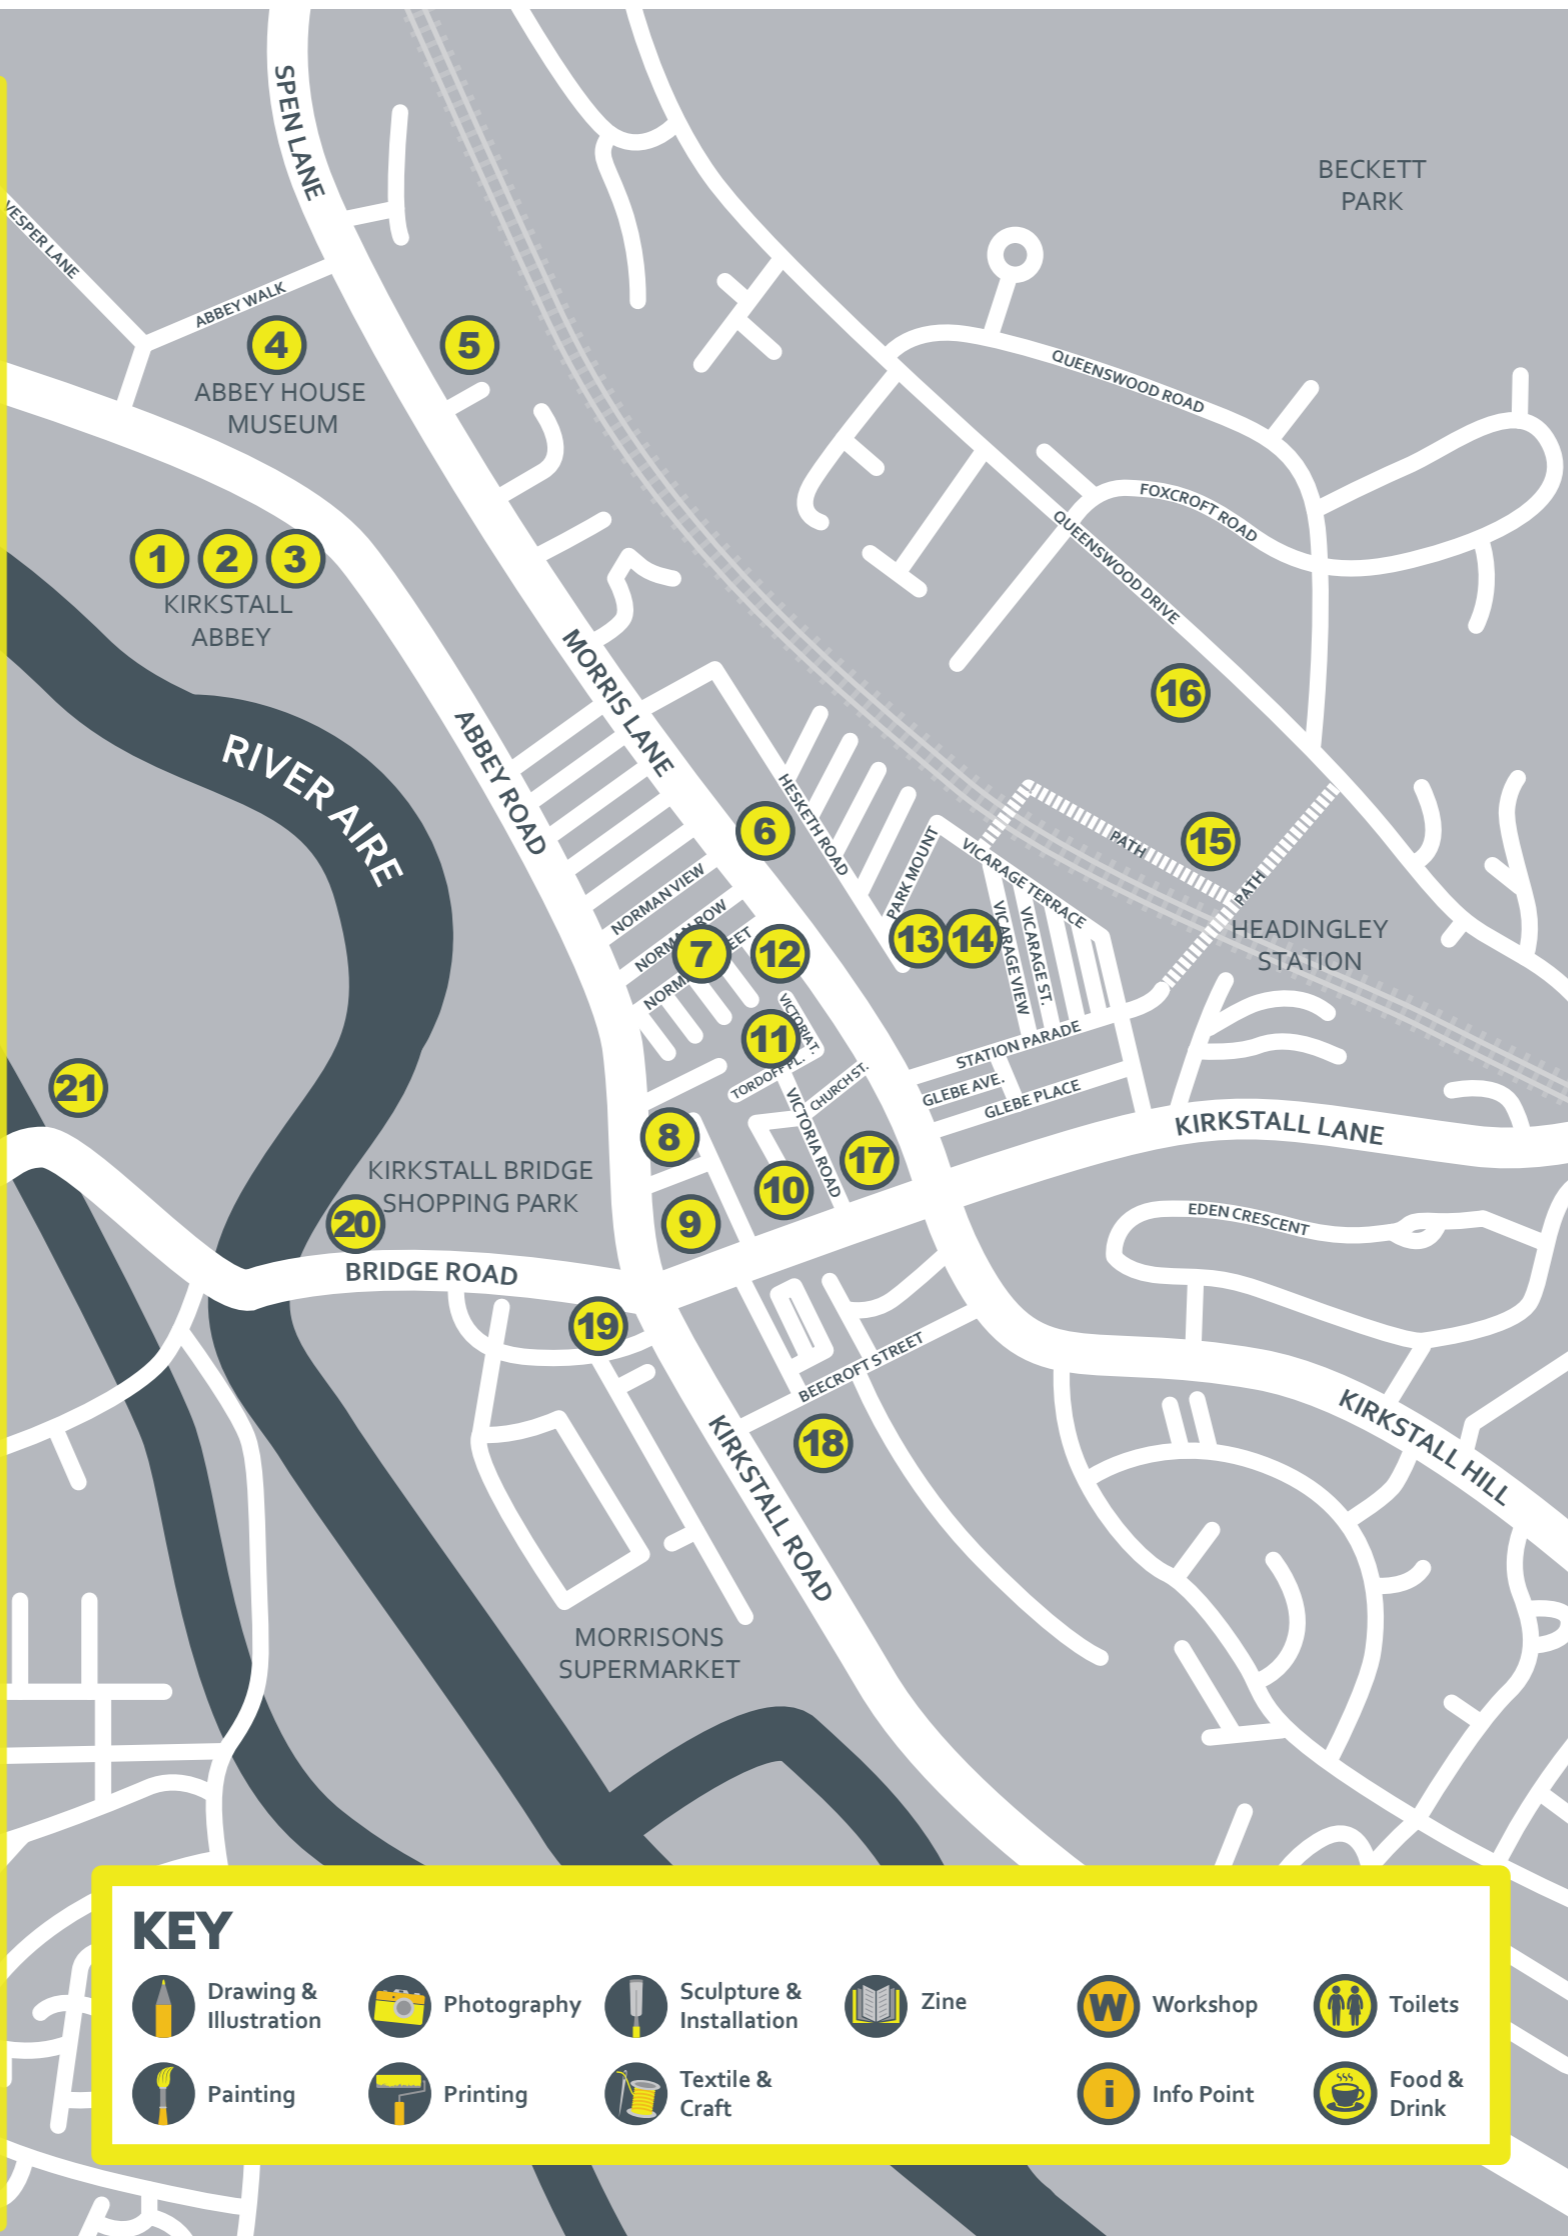

- **1 Kirkstall Abbey Visitor Centre** LS5 3EH
  ACTIVITY - Tote Bag Colouring
  KAT 2018 Information - Team Hub
- **2 Kirkstall Abbey Cloister** LS5 3EH
  Lawrence Malu - [youtube.com/larry](https://www.youtube.com/larry)
  ACTIVITY NCS - Scavenger hunt - www.ncsytes.co.uk
  WORKSHOP - Community Mural, Modes of Expression - www.modesofexpression.co.uk
- **3 Kirkstall Abbey Chapter House** LS5 3EH
  Amy Balderston - www.etsy.com/uk/shop/ItsBalderston
  Emma Saynor - www.emmasaynor.co.uk
  June Parsons - www.curatorspace.com/artists/junevparsons
- **4 Kirkstall Abbey House & Garden** LS5 3EH
  Mindy Goose - www.mindygoose.co.uk
  ACTIVITY Mindy Goose/Charys Ellmer - Walk and Create
  (Activity starts at 11am at the Gatehouse Cafe, with work on show Sunday)
- **5 80 Morris Lane** LS5 3EN
  Angela Goodwin - www.bellisful.com
- **6 19 Hesketh Road** LS5 3ET
  Consciouszine - www.instagram.com/consciouszine
  (In the Camper Van)
  Ian Judd - www.studiosculpture.eu
  Simon Dobbs - www.sidobbs.com
  Jayne Moyle - www.instagram.com/jaynemoylphoto
- **7 17 Norman Row** LS5 3JL
  Sarah Harris - www.sarahharrisprints.co.uk
- **8 West End House** LS5 3HS
  Lazaros Kalogirou - lazaros-kal.wixsite.com/lazinnerplains
  Jenny Beake - www.instagram.com/clevercunst
- **9 Kirkstall Leisure Centre** LS5 3BE
  Beecroft Primary - www.beecroft.leeds.sch.uk
  Kirkstall Valley Primary - www.kirkstallvalley.leeds.sch.uk
  Rosebank Primary - www.rosebank.greenschoolsonline.co.uk
  East St. Arts. Rebecca Appleby - Consultation for Public Sculpture - www.rebeccaappleby.co.uk
- **10 2 Victoria Road** LS5 3JB
  Mandy Long - www.mandylong.com
  Kim Youdan - www.kimyoudan.com
  Mike Sells - www.leedsprints.com

KEY

Drawing & Illustration	Photography	Sculpture & Installation	Zine	Workshop	Toilets
Painting	Printing	Textile & Craft	Info Point	Food & Drink	

- **11 6 Victoria Terrace** LS5 3HX
  Mary Warden - Saturday Only
- **12 St Stephen's Church Hall** LS5 3HA
  Brent Sheldon - armleyartist.wixsite.com/armleyartist
  Paul Hannah - paulaitcharty.wixsite.com/paul-aitch-art
  Gemma Bridge - www.instagram.com/glb_creations
  Melanie Dewey - meldeweyphotography.wordpress.com
  Joe Atkinson - www.jahoer.co.uk
- **13 St Stephen's Church Community Garden** LS5 3HA
- **14 St Stephen's Church** LS5 3HA
  Hollie Prince - www.instagram.com/hmprinceart
  Kevin Harlow - www.kevinharlow.co.uk
  Andrew Sales - iandrewsales.wixsite.com/artistpainter
  Amy Thompson - www.amyjadeprints.com
  Dan Beesley - www.danbeesley.com
- **15 Headingley Station Allotments 'West Side'** LS5 3LD
  Shed Load of Art - www.facebook.com (Page: Headingley Station Allotment Association West Side)
  WORKSHOP - Leeds Rocks - www.facebook.com (Group: Leeds West Rocks!)
- **16 Kirkstall Educational Cricket Club** LS6 3HT
  KECC Kirkstall Now - Claire Jagger, Beverley Rhodes & David Hodgson
  WORKSHOP - KECC - Gelliplate printing
  Pay as you feel Art Sale
- **17 MOG's Cafe** LS5 3BE
  Mark Hinchcliffe - www.aartface.tumblr.com
- **18 Milford Sports Club** LS5 3AS
  Daniel Hellen - 1743art.bigcartel.com
  Anukun Hamala - www.nokhookdesign.net
  Jon Rush - www.instagram.com/idadntrealise/
  Mussarat Rahman - www.facebook.com/mussaratartiste
  Federica Benvenuto
- **19 The New George** LS5 3AQ
  Rebecca Bold - marvellousink.wixsite.com/bebold
  Ben Whittington - www.benwhittington.etsy.com
  Steve Bennett - jaggerstudio.uk
- **20 Kirkstall Bridge Inn** LS5 3BW
  Gareth Savage - sarethgavageart.wordpress.com
  Karls Berzins - karlsberzins.co.uk
- **21 Hollybush Conservation Centre** LS5 3BP
  Jonathan Hooper - sites.google.com/site/jonathanmurrayhooper
  Sarah Hardy-Box - www.sarahhardybox.com
  Wes Foster - www.wesfoster.co.uk
  Julia Cusworth - www.juliacusworth.com
  Tom Box - www.instagram.com/arbitrarium
  Natasha Harris
  Pink Canoe. Maisie Campion & Emily Scholey
  Ged Walker - Canal Trust Youth Graffiti Art
  Elizabeth de Broise - www.elizabethdebroise.com (Sunday Only)
  WORKSHOP - Craft a Festival Photobooth
  www.instagram.com/hellofromalice & [/stiffkinz](https://www.instagram.com/stiffkinz) (Saturday Only)